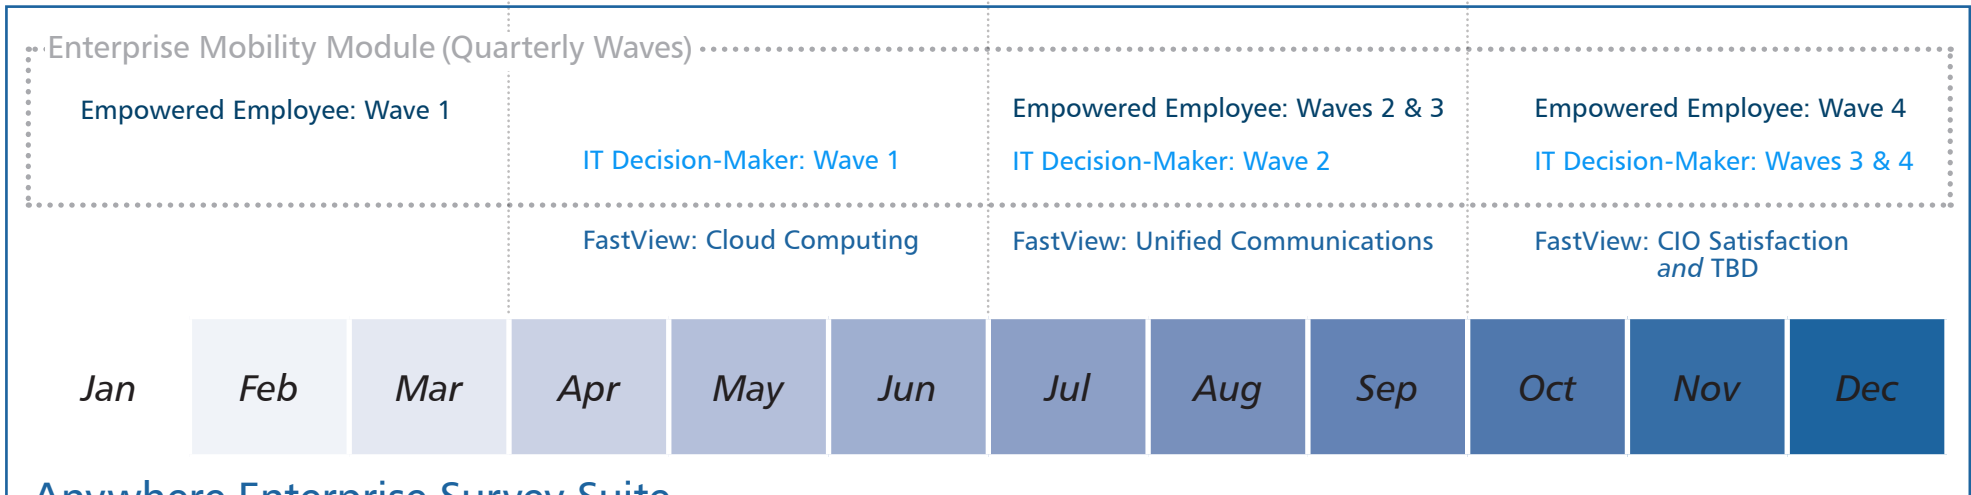

2010 Anywhere Attitude and Behavior Surveys updated May 2010

Anywhere Consumer Survey Suite

Connectivity Choices and Digital Experience Modules (Monthly Waves)

Enterprise Mobility Module (Quarterly Waves)

Anywhere Enterprise Survey Suite

Enterprise Mobility Module and FastView

FastView surveys are unique topic-based surveys that provide a deeper level of insight on hot topics. They are included in the full Enterprise Survey Suite, or can be purchased individually.